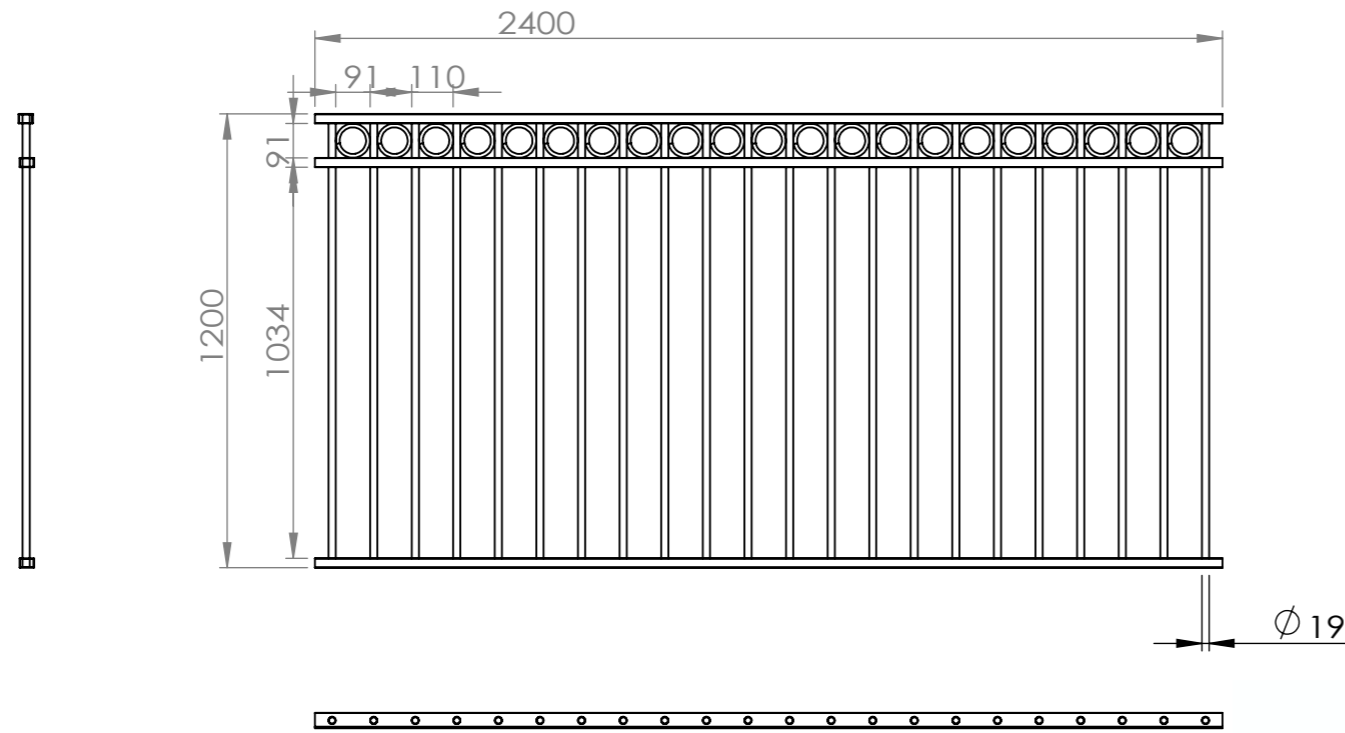

Ring Top Railing 2400 x 1200

ITEM NO.	PART NUMBER	DESCRIPTION	QTY
1	11201	Aluminium 19*1.2*1198.4mm	22
2	11302	Aluminium 38*25*1.6*2400mm	2
3	11302	Aluminium 38*25*1.6*2400mm-half-hole	1
4	0102	Ring 90mm	21